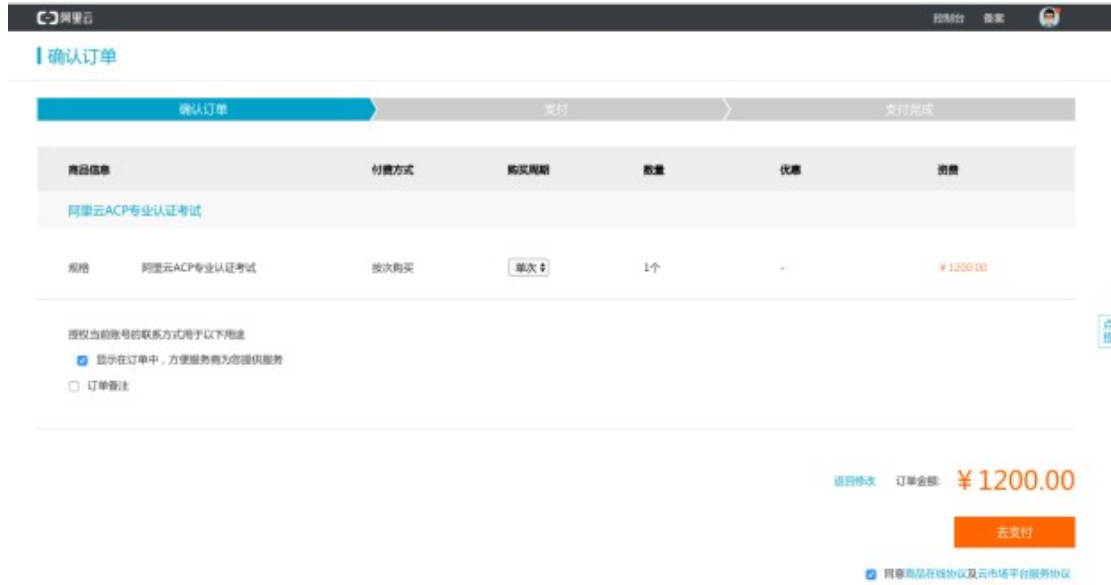

支付完成后，点击“管理控制台”

在“云市场”——“已购买的服务”中，查看考试授权码